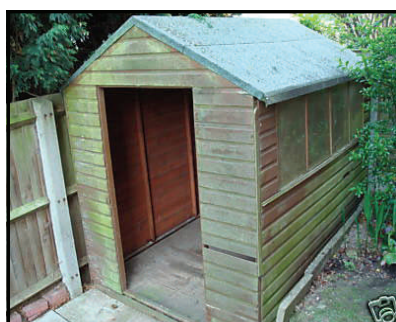

Before

After

Size	Re felt Roof	Re Treat Shed Outside only	Remove old Shed To Tip	Replace Glass with Plastic
6 x4 / 7 x 5	£45	£25	£40	£6 per pane
8 x 6 / 10 x 6	£55	£30	£50	
10 x 8	£65	£35	£60	
12 x 8	£75	£35	£70	
Larger on Request	on Request	on Request	on Request	on Request